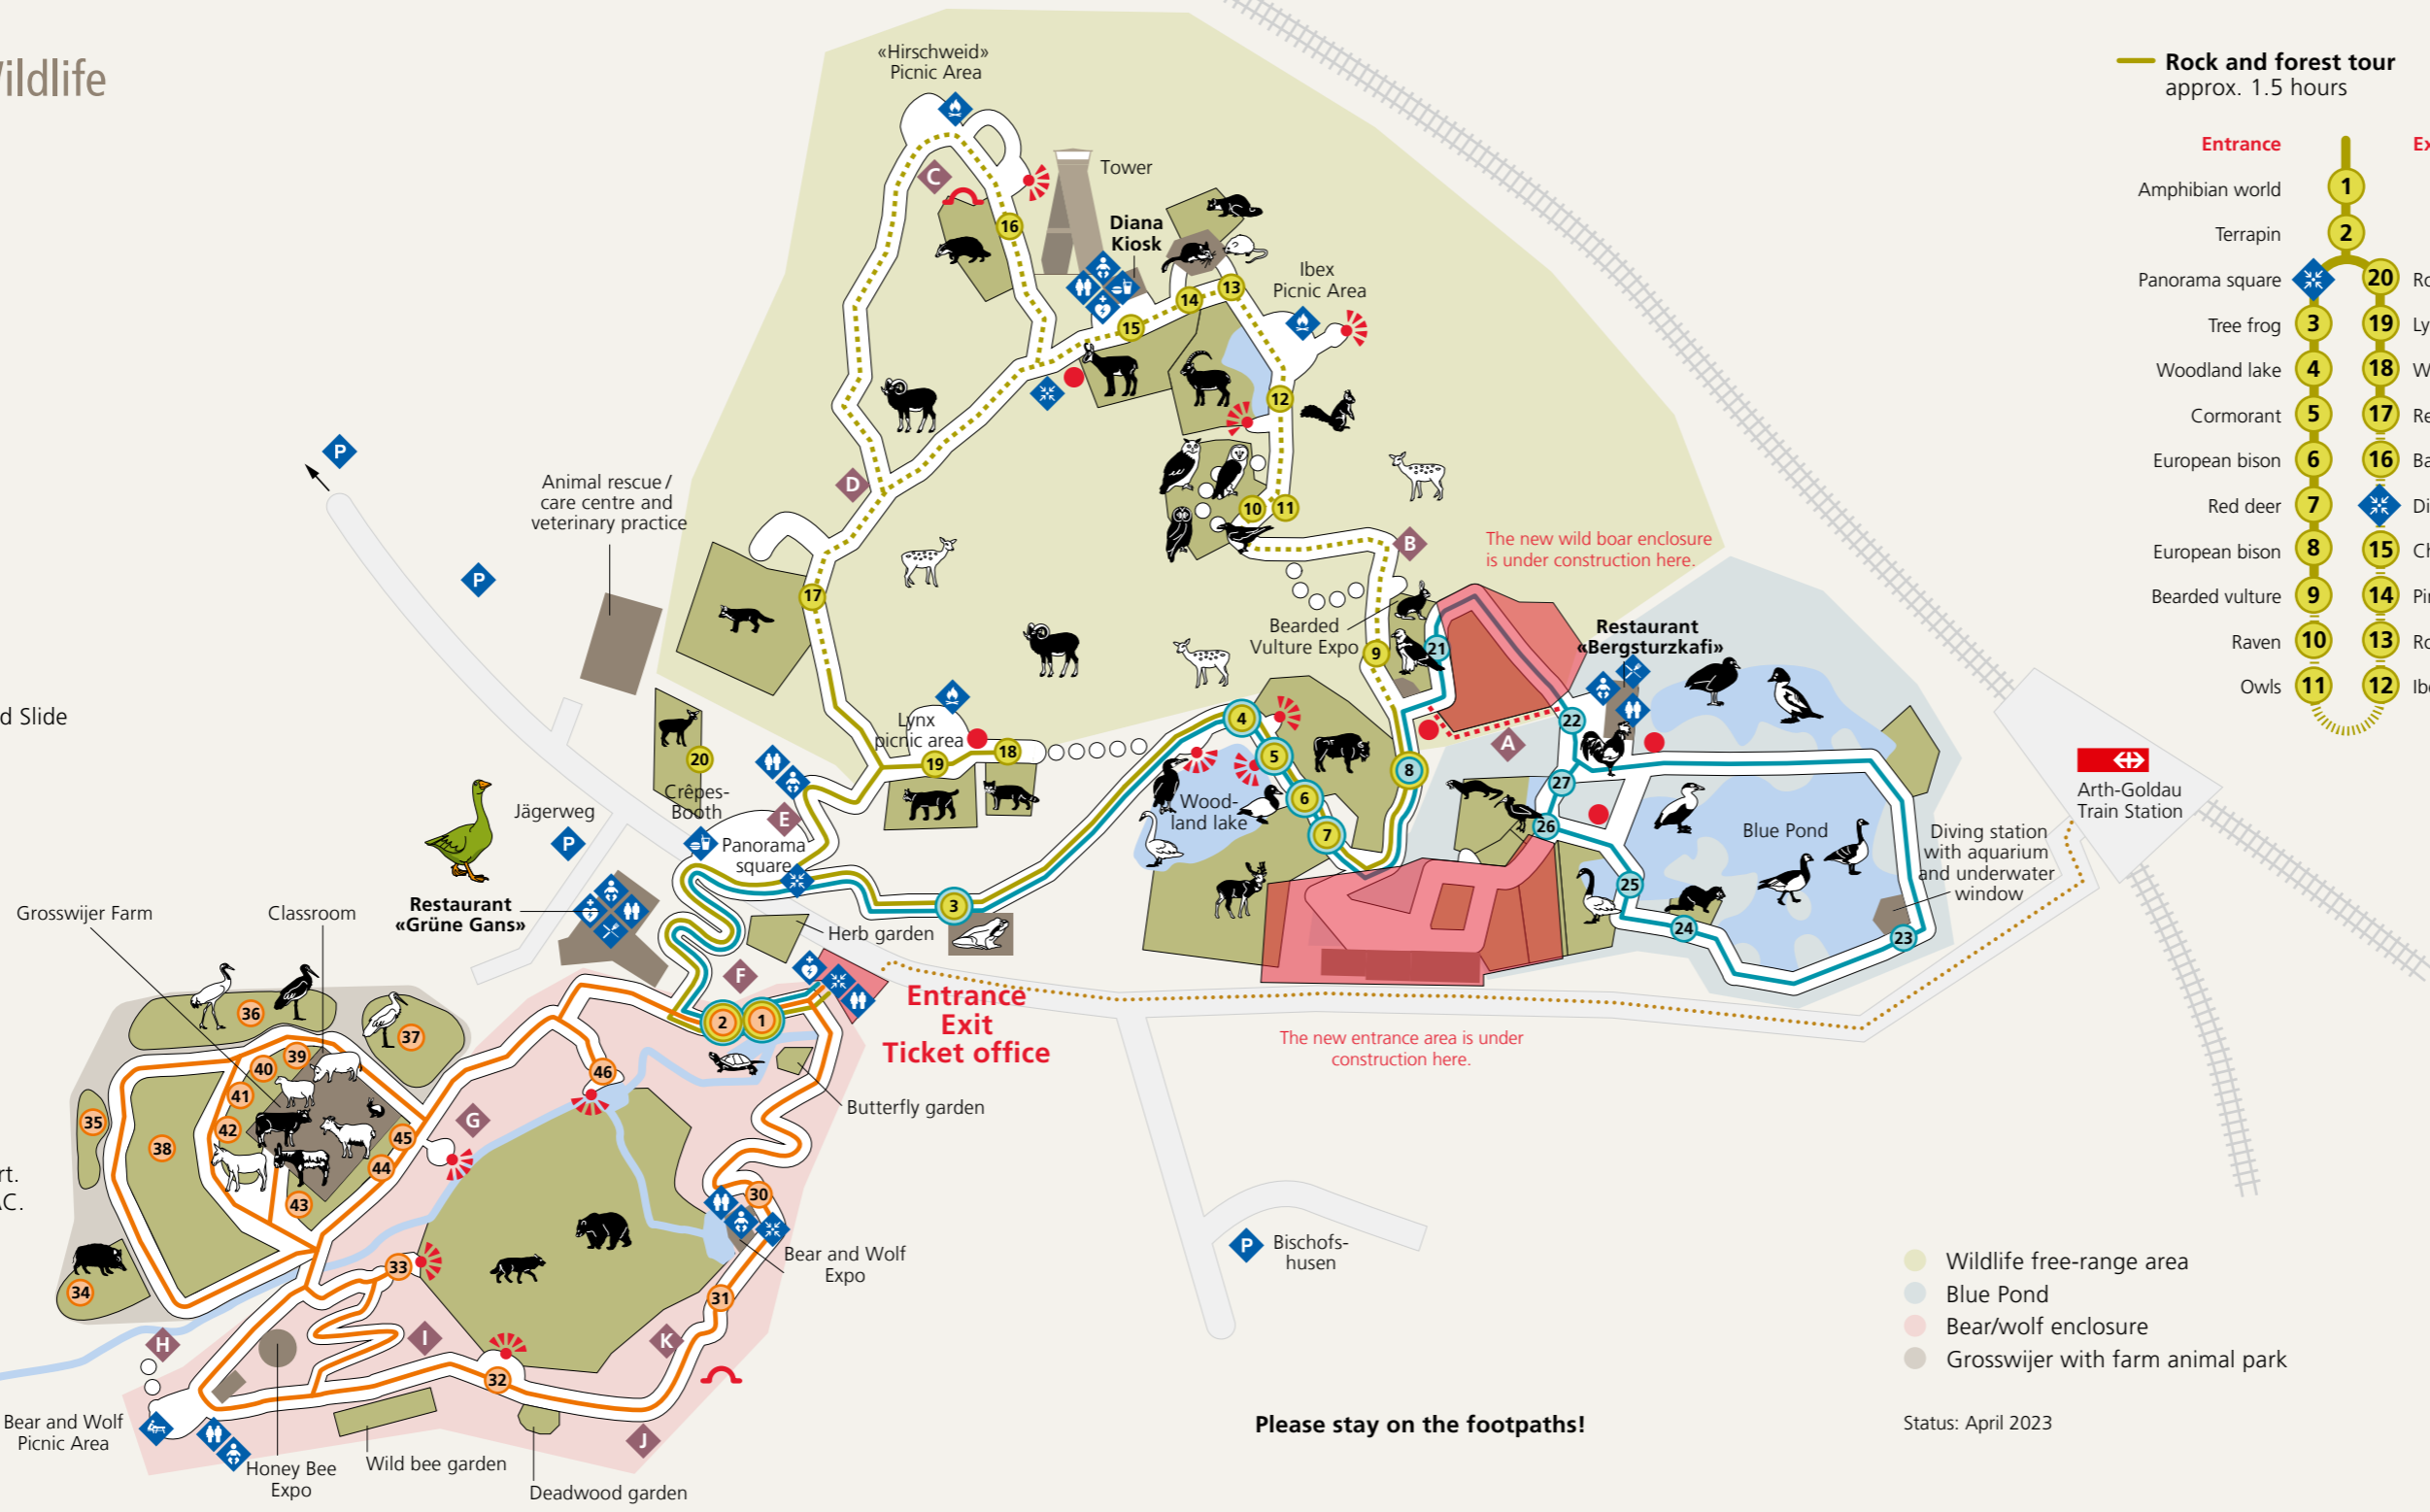

-  Footpath from the train station
-  Steep footpath, not entirely suitable for wheelchair users, even with escort. All routes accessible with SWISS-TRAC.

Rock and forest tour approx. 1.5 hours

Entrance	Exit
Amphibian world	1
Terrapin	2
Panorama square	20
Tree frog	3
Woodland lake	4
Cormorant	5
European bison	6
Red deer	7
European bison	8
Bearded vulture	9
Raven	10
Owls	11
Roe deer	19
Lynx	18
Wildcat	17
Red fox	16
Badger	15
Diana	14
Chamois	13
Pine marten	12
Rodents	11
Ibex	10

Fish and birds tour approx. 1.5 hours

Entrance	Exit
Amphibians	1
Terrapin	2
Panorama square	20
Tree frog	3
Woodland lake	4
Cormorant	5
European bison	6
Red deer	7
European bison	8
Bearded vulture	21
Chicken	22
Fishes	23
Polecats	24
Black-necked swan	25
Otter	27
Bald ibis	26

Bear and wolf tour approx. 1.5 hours

Entrance	Exit
Amphibians	1
Terrapin	2
Bear and wolf	46
Chickens	45
Rabbit	44
Dwarf goats	43
White donkey, Poitou donkey	42
Evolène cattle	41
Sheep, turkey	40
Domestic pigs, Black Alpine Pig	39
Bear pool	30
Bear and wolf	31
Bee	31
Insight: wolf	32
Insight: Bear and wolf	33
Wild boar	34
Amphibian world	35
Crane, Black stork	36
White stork	37
Grazing animals, farm animals	38

-  Wildlife free-range area
-  Blue Pond
-  Bear/wolf enclosure
-  Grosswijer with farm animal park

Status: April 2023

Please stay on the footpaths!